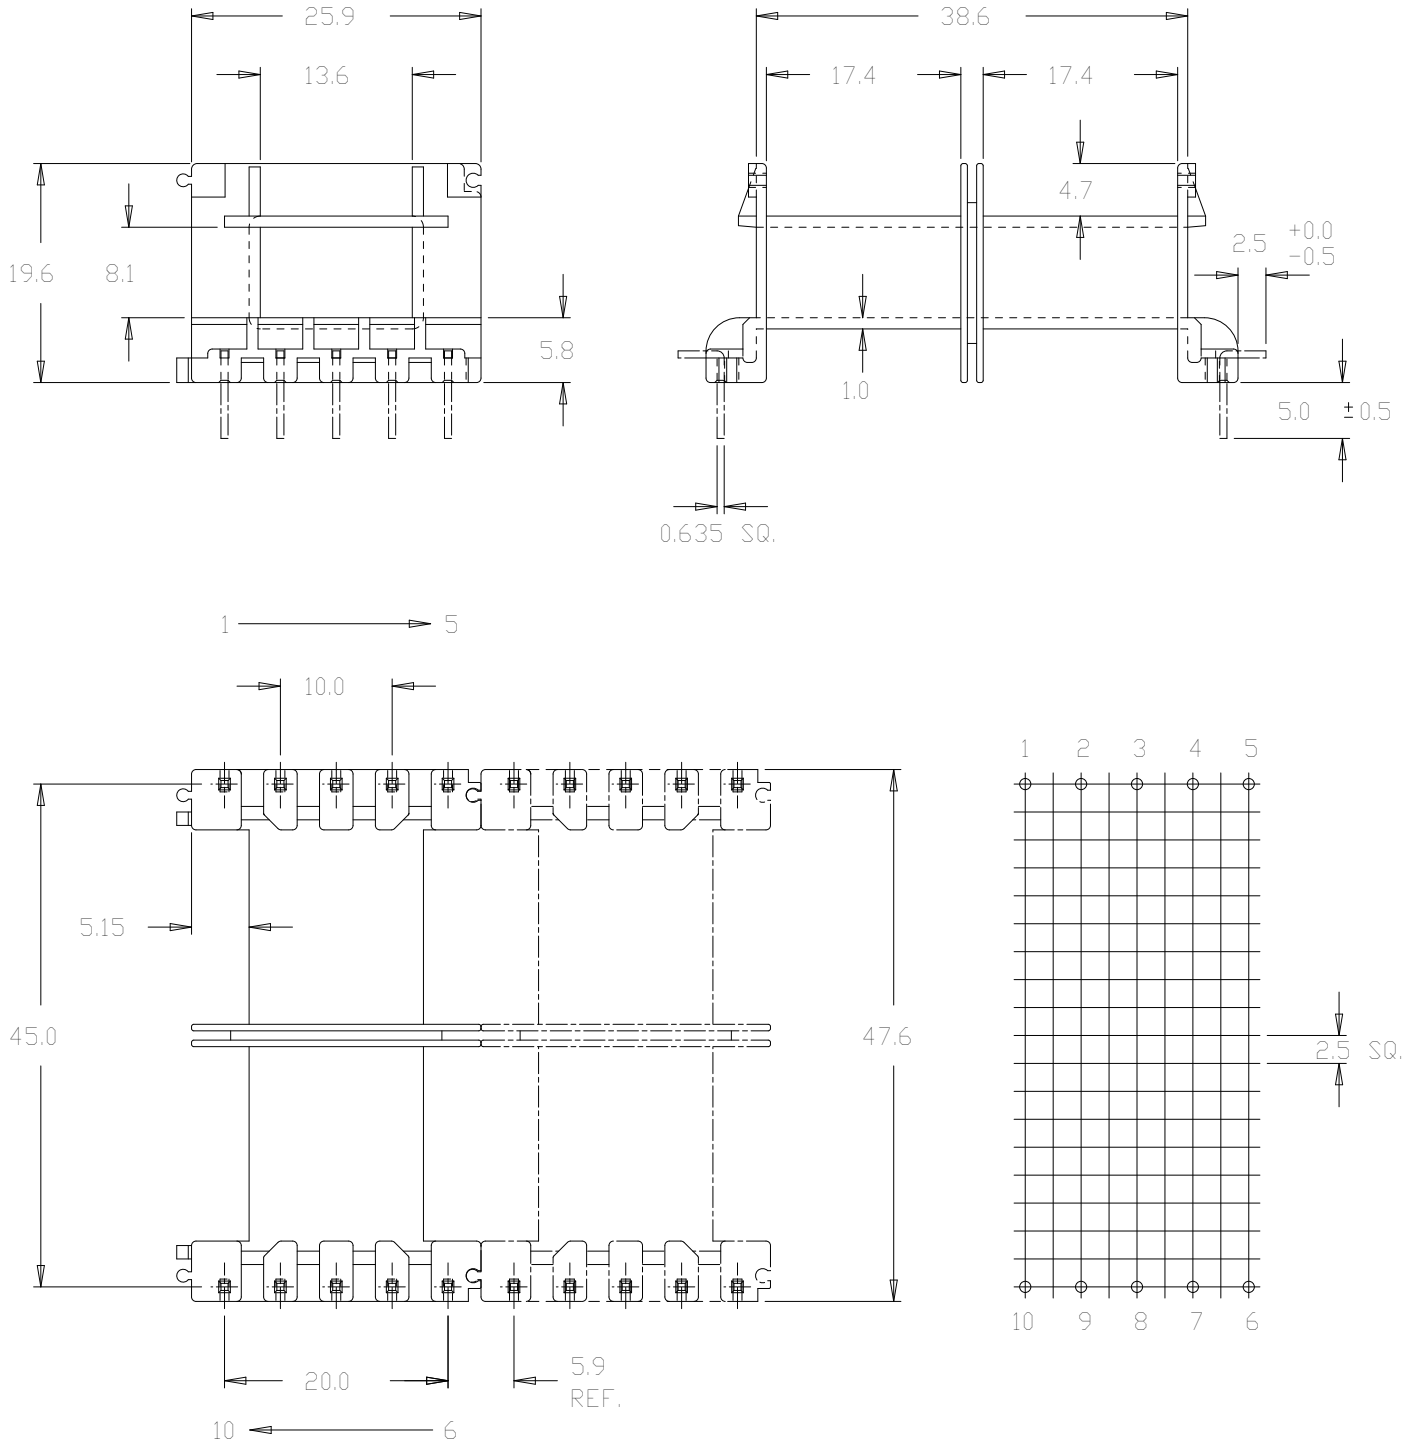

Part No. U39081

UI39 x 8.0 Shrouded Double Section

'U' Range Bobbin

Dimensions in millimetres.